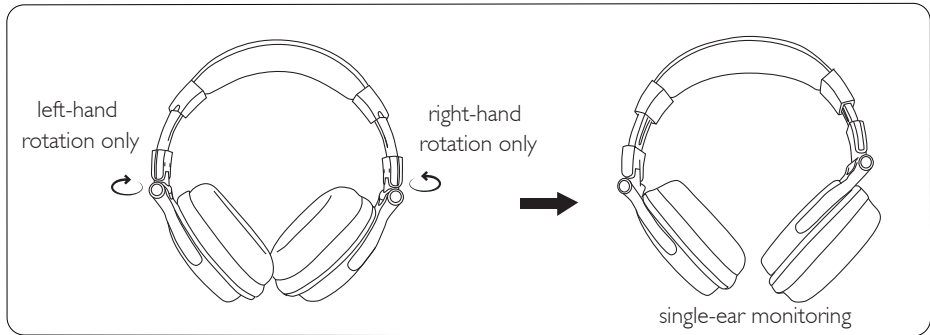

Features

- High-resoluting and deep-reaching sound

The 50mm large neodymium driver and innovative technology deliver high definition sound in new perfection and reproduces all your music's dynamics and controlled bass that DJs and audiophiles need.

- 6.35mm & 3.5mm Audio Jack Design

Our solution for the adapter-free headphones. They come with a detachable spring cable that with 3.5mm & 6.35mm plug on each end. For connecting to ordinary audio devices, such as, mobile phone, iPad, iPod, etc., you can plug the 6.35mm side into the headphones, the other side to your music player device; For connecting to professional musical instruments, such as Mixer, Turntable, you can plug the 3.5mm side into the headphones, and the other side to your Mixer, guitar, etc.

- 90°Rotating Ear Cups

The ear cups pivots for a personalized fit, and rotates 90 degrees to lay flat. The lay-flat design makes them easier to transport and more comfortable when resting around the neck. Besides, the ear-cups can be rotated both left and right for single-ear monitoring.