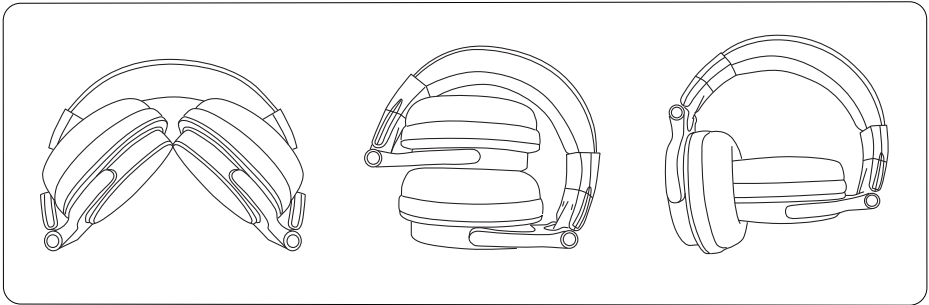

- 90°Rotating Ear Cups

The ear cups pivots for a personalized fit, and rotates 90 degrees to lay flat. The lay-flat design makes them easier to transport and more comfortable when resting around the neck. Besides, the ear-cups can be rotated both left and right for single-ear monitoring.

The static 2m cable can be stretched up to 3m for extended use.

- 1.2m standard cable with mic

Remote control function

- Foldable and Portable

OneOdio Studio are flexible headphones that can be naturally adjusted to fit any sized head. Besides, it can be folded flat and put into the designed pouch when on the move.

FAQ

- Q: Why do you have 2 plugs on the headphones, one for 6.35mm and one for 3.5mm?

A: For connecting to ordinary audio devices, such as, mobile phone, iPad, iPod, etc., you can plug the 6.35mm jack into the headphones, the other side to your music player device; For connecting to professional musical instruments, such as Mixer, Turntable, you can plug the 3.5mm jack into the headphones, and the other side to your Mixer, guitar, etc. which means it is free from using the 6.35mm (1/4 inch) to 3.5 mm male to female stereo adapter: