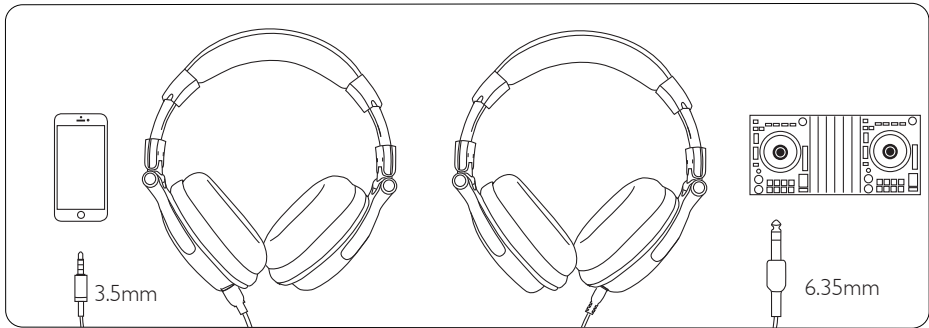

- 6.35mm & 3.5mm Audio Jack Design

Our solution for the adapter-free headphones. They come with a detachable spring cable that with 3.5mm & 6.35mm plug on each end. For connecting to ordinary audio devices, such as, mobile phone, iPad, iPod, etc., you can plug the 6.35mm side into the headphones, the other side to your music player device; For connecting to professional musical instruments, such as Mixer, Turntable, you can plug the 3.5mm side into the headphones, and the other side to your Mixer, guitar, etc.

- 90°Rotating Ear Cups

The ear cups pivots for a personalized fit, and rotates 90 degrees to lay flat. The lay-flat design makes them easier to transport and more comfortable when resting around the neck. Besides, the ear-cups can be rotated both left and right for single-ear monitoring.