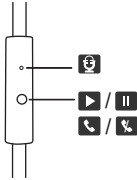

- 1.2m standard cable with mic

Remote control function