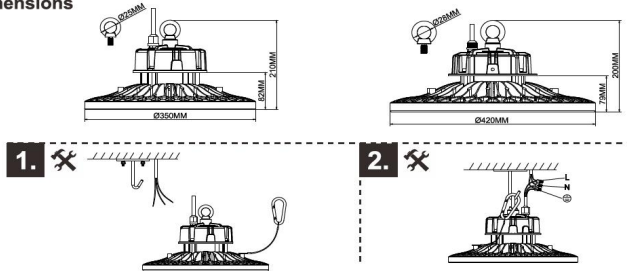

LIGHT FOR V

300W LED High Bay Light

Product Description

size: mm

Product Specifications

Input Power	300W
Driver	Sosen
Dimmable	1-10V Dim
Input Voltage	100-277VAC 50/60Hz
Efficiency Flux	42000LM
Viewing Angle	120degree
LED Brand/Chip	Philips
Housing	Aluminum
CRI	>80
Housing color	Dark Brown
Certificates	DLC UL
Warranty	5 years
Waterproof	IP65

Notice:

1. Avoid dropping of LED High Bay light, otherwise High Bay light will be damaged;
2. Forbid to install the High Bay light when power on. before power on ,please Make sure that wiring is correct once installation finished;
3. Ensure stable installation and correct connection to avoid short -circuit damage to the High Bay light and causing fire hazard;
4. Please do not stare at the High Bay light for a long time when it is working to protect your eyes;

Installation

Physical Dimensions

Application

UFO High bay light series can be widely used in Industry, Large commercial facilities, Public, Logistics Center, warehouse more...