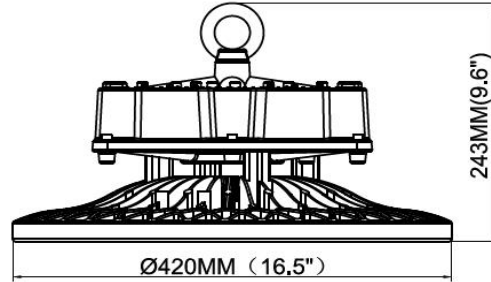

LIGHT FOR V

300W LED High Bay Light

Product Description

size: mm

Product Specifications

Input Power	300W
Driver	Sosen
Dimmable	1-10V Dim
Input Voltage	100-277VAC 50/60Hz
Efficiency Flux	42000LM
Viewing Angle	120degree
LED Brand/Chip	Philips
Housing	Aluminum
CRI	>80
Housing color	Dark Brown
Certificates	DLC UL
Warranty	5 years
Waterproof	IP65