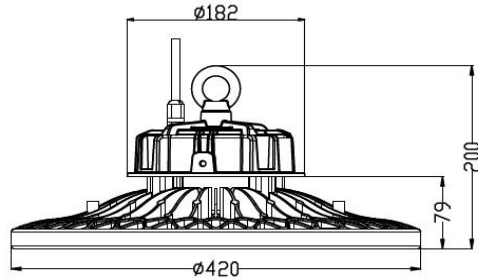

LIGHT FOR V

240W LED High Bay Light

Product Description

size: mm

Product Specifications

Input Power	240W
Driver	Sosen
Dimmable	1-10V Dim
Input Voltage	100-277VAC 50/60Hz
Efficiency Flux	33600LM
Viewing Angle	120degree
LED Brand/Chip	Philips
Housing	Aluminum
CRI	>80
Housing color	Dark Brown
Certificates	DLC UL
Warranty	5 years
Waterproof	IP65