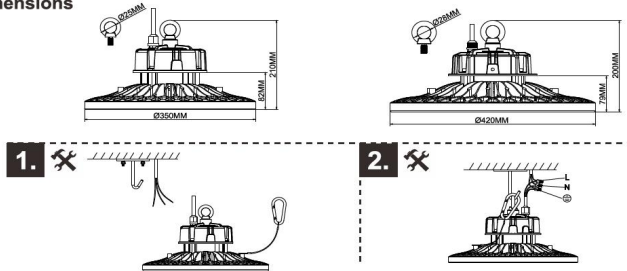

LIGHT FOR V

240W LED High Bay Light

Product Description

size: mm

Product Specifications

Input Power	240W
Driver	Sosen
Dimmable	1-10V Dim
Input Voltage	100-277VAC 50/60Hz
Efficiency Flux	33600LM
Viewing Angle	120degree
LED Brand/Chip	Philips
Housing	Aluminum
CRI	>80
Housing color	Dark Brown
Certificates	DLC UL
Warranty	5 years
Waterproof	IP65

Notice:

1. Avoid dropping of LED High Bay light, otherwise High Bay light will be damaged;
2. Forbid to install the High Bay light when power on. before power on ,please Make sure that wiring is correct once installation finished;
3. Ensure stable installation and correct connection to avoid short -circuit damage to the High Bay light and causing fire hazard;
4. Please do not stare at the High Bay light for a long time when it is working to protect your eyes;

Installation

Physical Dimensions

Application

UFO High bay light series can be widely used in Industry, Large commercial facilities, Public, Logistics Center, warehouse more...