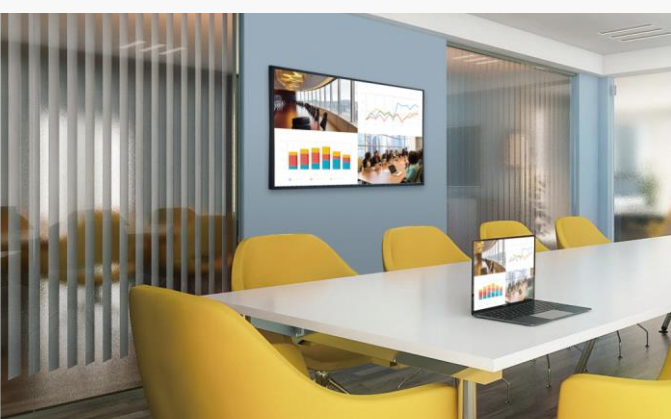

Universal BYOD

The TRIO Core supports BYOD function, which includes wireless access and multi-format physical input. The participants can join in the meeting with almost any kind of devices they used to, such as tablets, smartphone and laptops. It makes meeting more convenient and efficient.

Work with UCC system

The TRIO Core is designed to cooperate with unified communications and collaboration system seamlessly. When partnering with Pixelfly TRIO UCC or Zoom Room, the TRIO Core can easily handle a perfect remote video conference.

Dual Output & Matrix Switching

The TRIO Core provides 2 HDMI outputs with follow and matrix switching modes optional, which allows you to deploy 2 screens in a meeting room and display separate contents.

Multi-View

You can manage and share multiple sources in a single display with a simple tap, easily achieved by TRIO Core's Multi-view processing technology, such as referring to document while having video conference or or solution comparison.