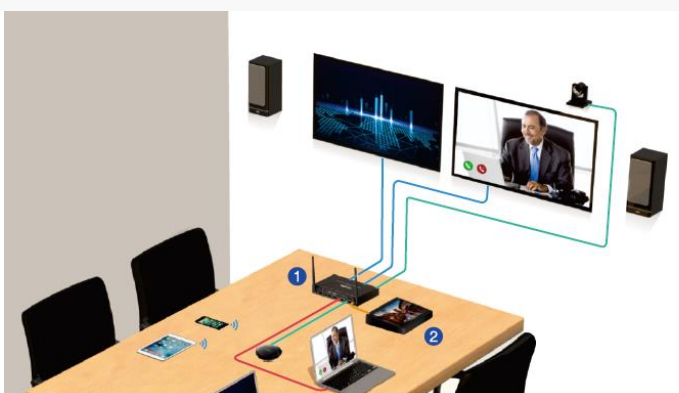

Pixelfly TRIO Core

The Ultimate All-in-One Presentation Switcher for Meeting Space

- Universal BYOD
- Dual Screen output
- Multi-view
- 4K60 4:4:4
- Seamless

TRIO Core | P/N PF-WMS42SW

The ultimate All-in-One presentation switcher with universal BYOD. Besides providing wired connections with HDMI, VGA and USB-C interfaces, it also supports wireless casting by Airplay Mirroring, Miracast natively from mobile devices, and dongles are optional to allow a more reliable wireless connecting experience from laptops. With the built-in KVM and multi-view function, dual-way matrix output and seamless switching capability, the TRIO Core meets all your needs in meeting space.

Universal BYOD

The TRIO Core supports BYOD function, which includes wireless access and multi-format physical input. The participants can join in the meeting with almost any kind of devices they used to, such as tablets, smartphone and laptops. It makes meeting more convenient and efficient.

Work with UCC system

The TRIO Core is designed to cooperate with unified communications and collaboration system seamlessly. When partnering with Pixelfly TRIO UCC or Zoom Room, the TRIO Core can easily handle a perfect remote video conference.

Multi-View

You can manage and share multiple sources in a single display with a simple tap, easily achieved by TRIO Core's Multi-view processing technology, such as referring to document while having video conference or or solution comparison.